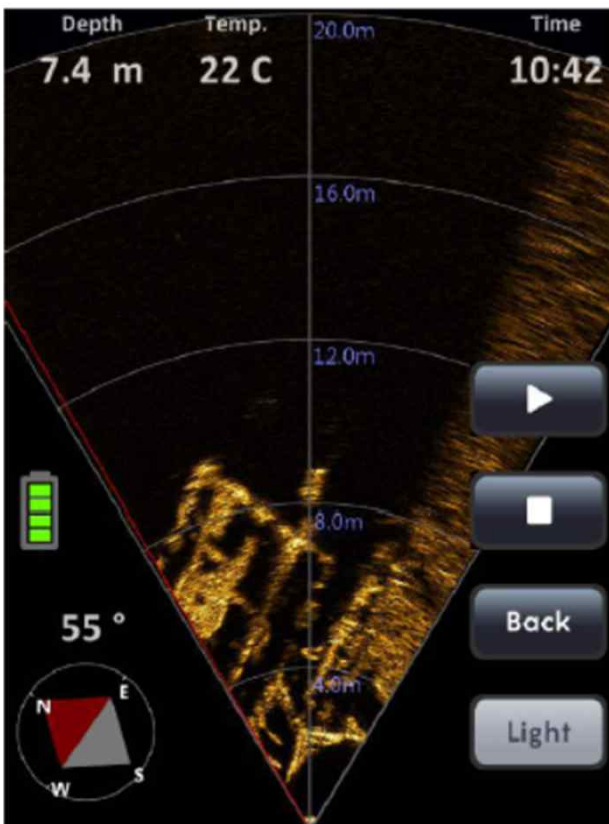

Diver Sonar (잠수사 휴대용 소나)

❖ 특수작전 및 해난구조 잠수요원 휴대용 고해상도 소나

- High resolution sonar images
- Max range : 60m
- Scanning angle 45/60/90°
- High scanning rate
- Sonar image recordable
- Depth rate 100m
- Zero buoyance
- Up to 3 hours working time

Specifications	
Operating Frequency	900 kHz
Beam Angle	Horizontal 2° Vertical 25°
Scanning Angle	30°, 45°, 60°
Scanning Resolution	0.1125°, 0.45°, 1.8°
Max Range	60 m
Underwater Monitor	Color LCD 7 inch (1280×800 pixels)
Battery Life	3 hours @sonar mode
Depth Rate	100 m
Weight	4.3 kg(air), -36 g(water)
Dimension	230×290×160 (mm)
Camera	HD (1280×720, 30fps)
Compass range	360°